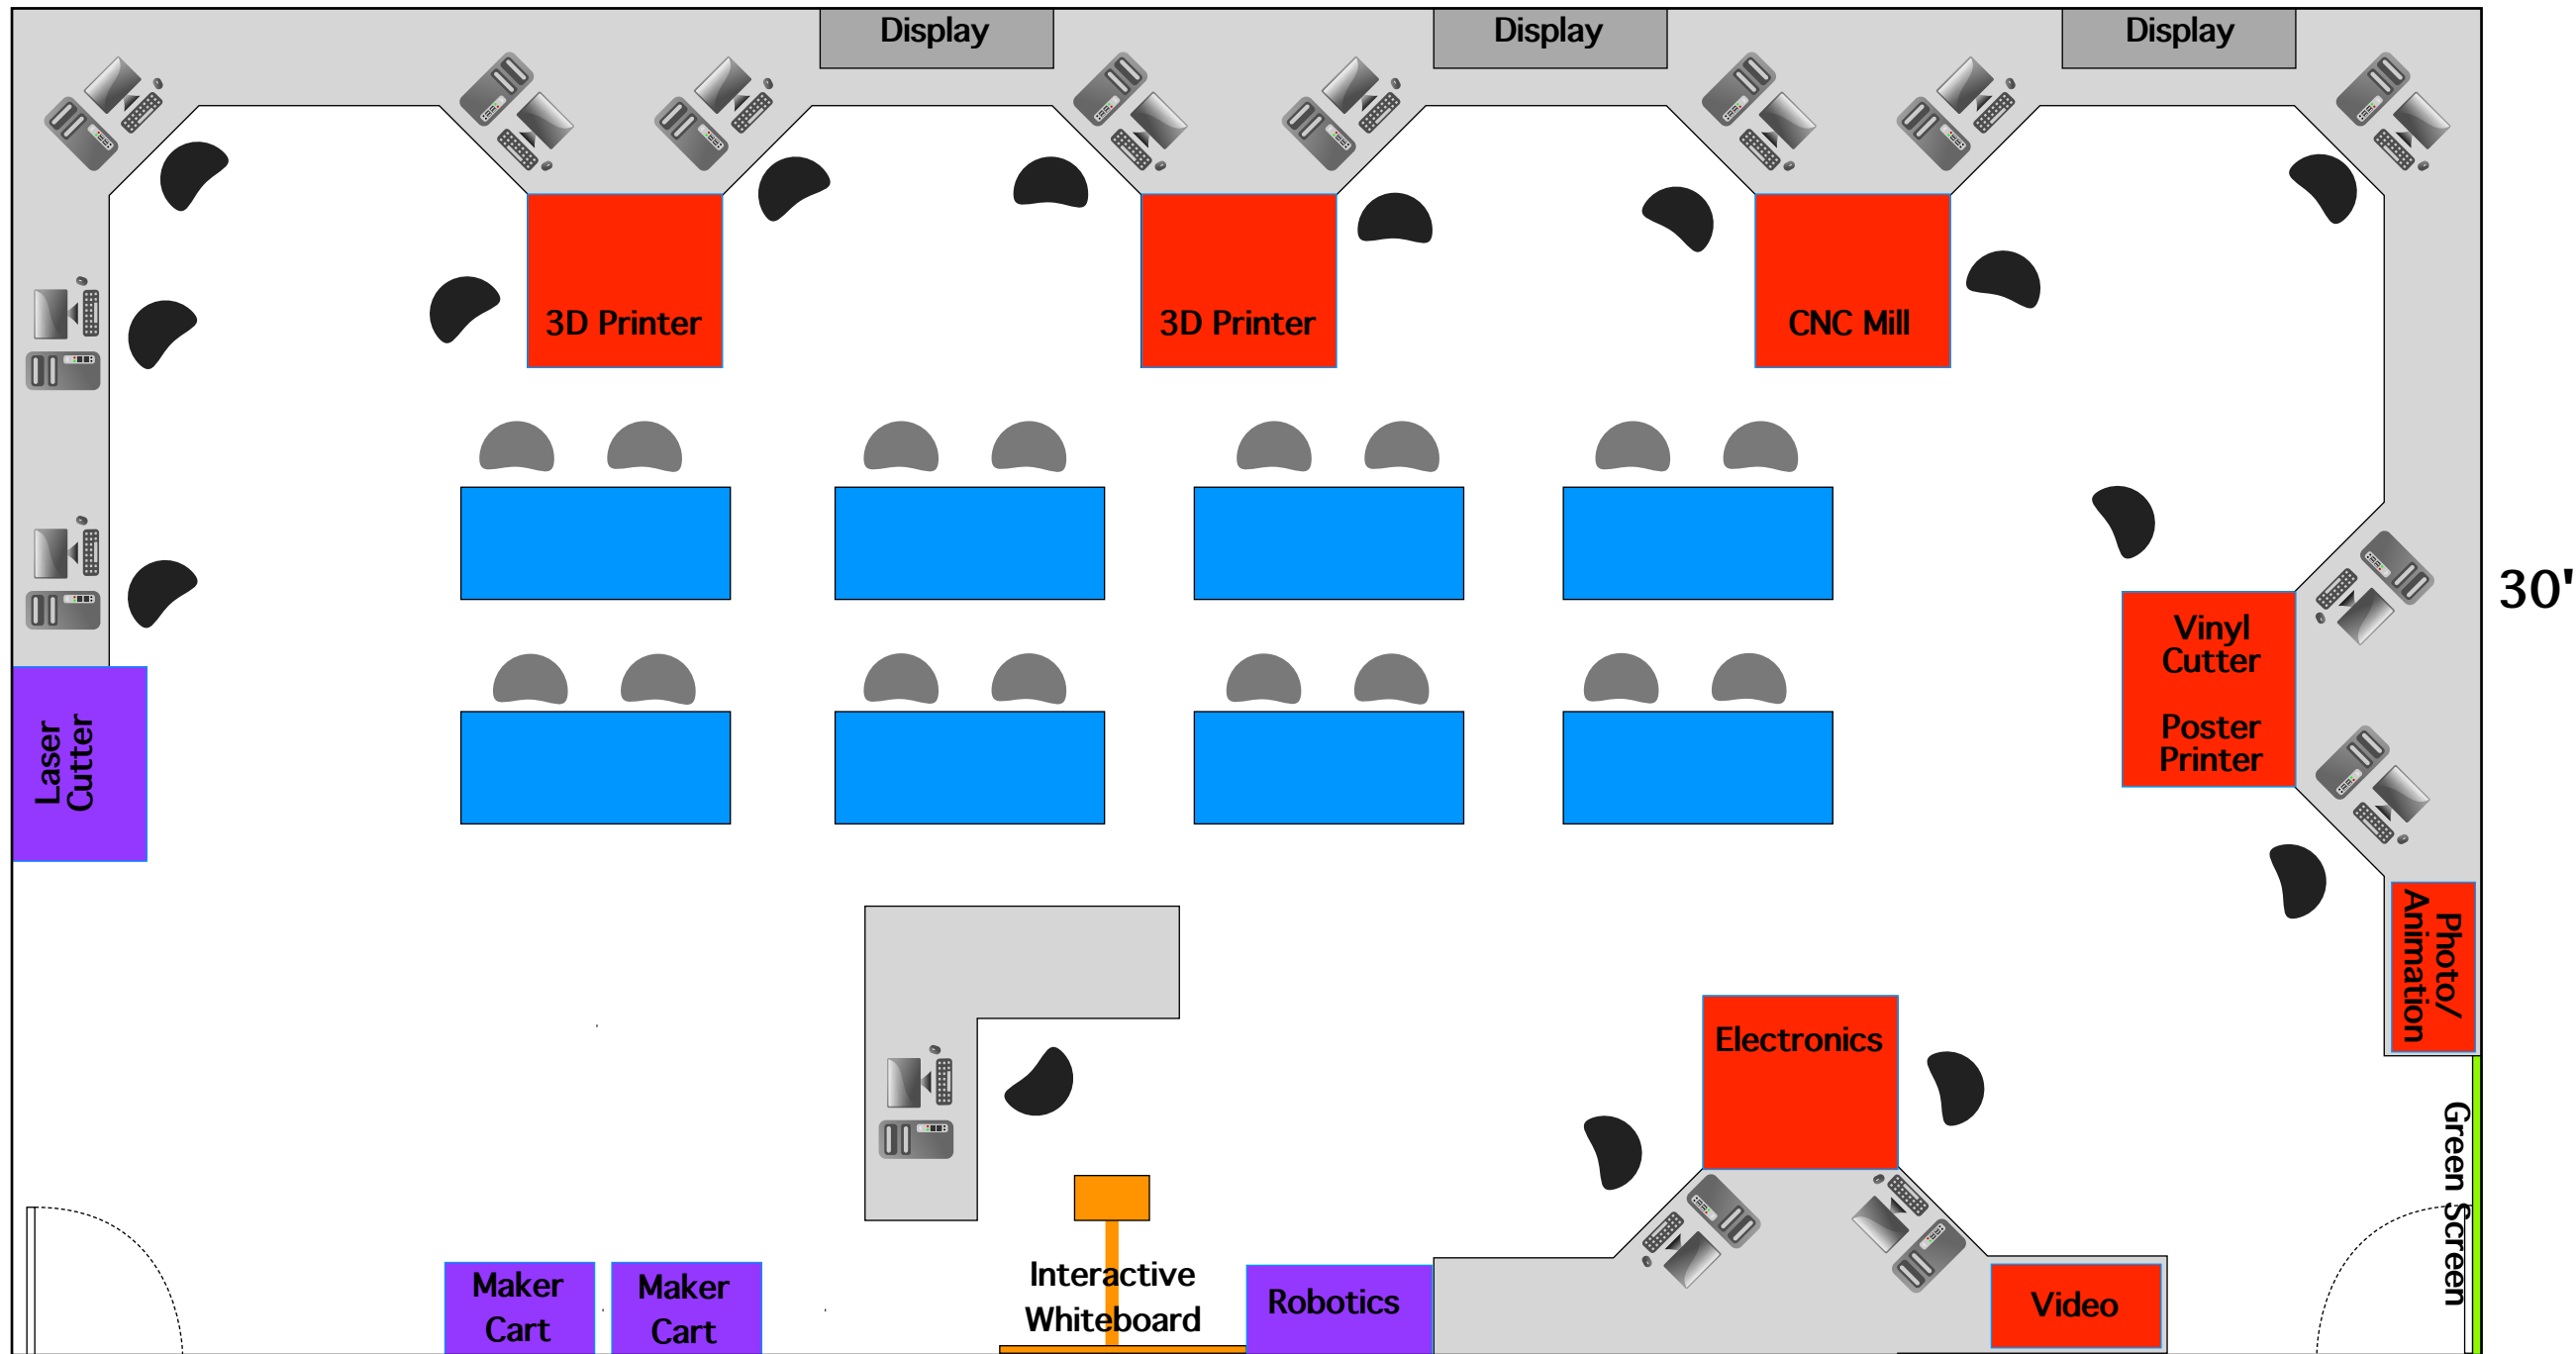

Dominion Makerspace

Design Station: Built-in furniture w/ power & network drops

Maker Station: Built-in w/ power & under table storage

Wheeled Station: Mobile

Table: Free standing

3'

55'

30'

Large Group Projects

Design Station: Built-in furniture w/ power & network drops

Maker Station: Built-in w/ power & under table storage

Wheeled Station: Mobile

Table: Free standing

3'

55'

30'

Presentation

Design Station: Built-in furniture w/ power & network drops

Maker Station: Built-in w/ power & under table storage

Wheeled Station: Mobile

Table: Free standing

3'

Competition

Design Station: Built-in furniture w/ power & network drops

Maker Station: Built-in w/ power & under table storage

Wheeled Station: Mobile

Table: Free standing

3'