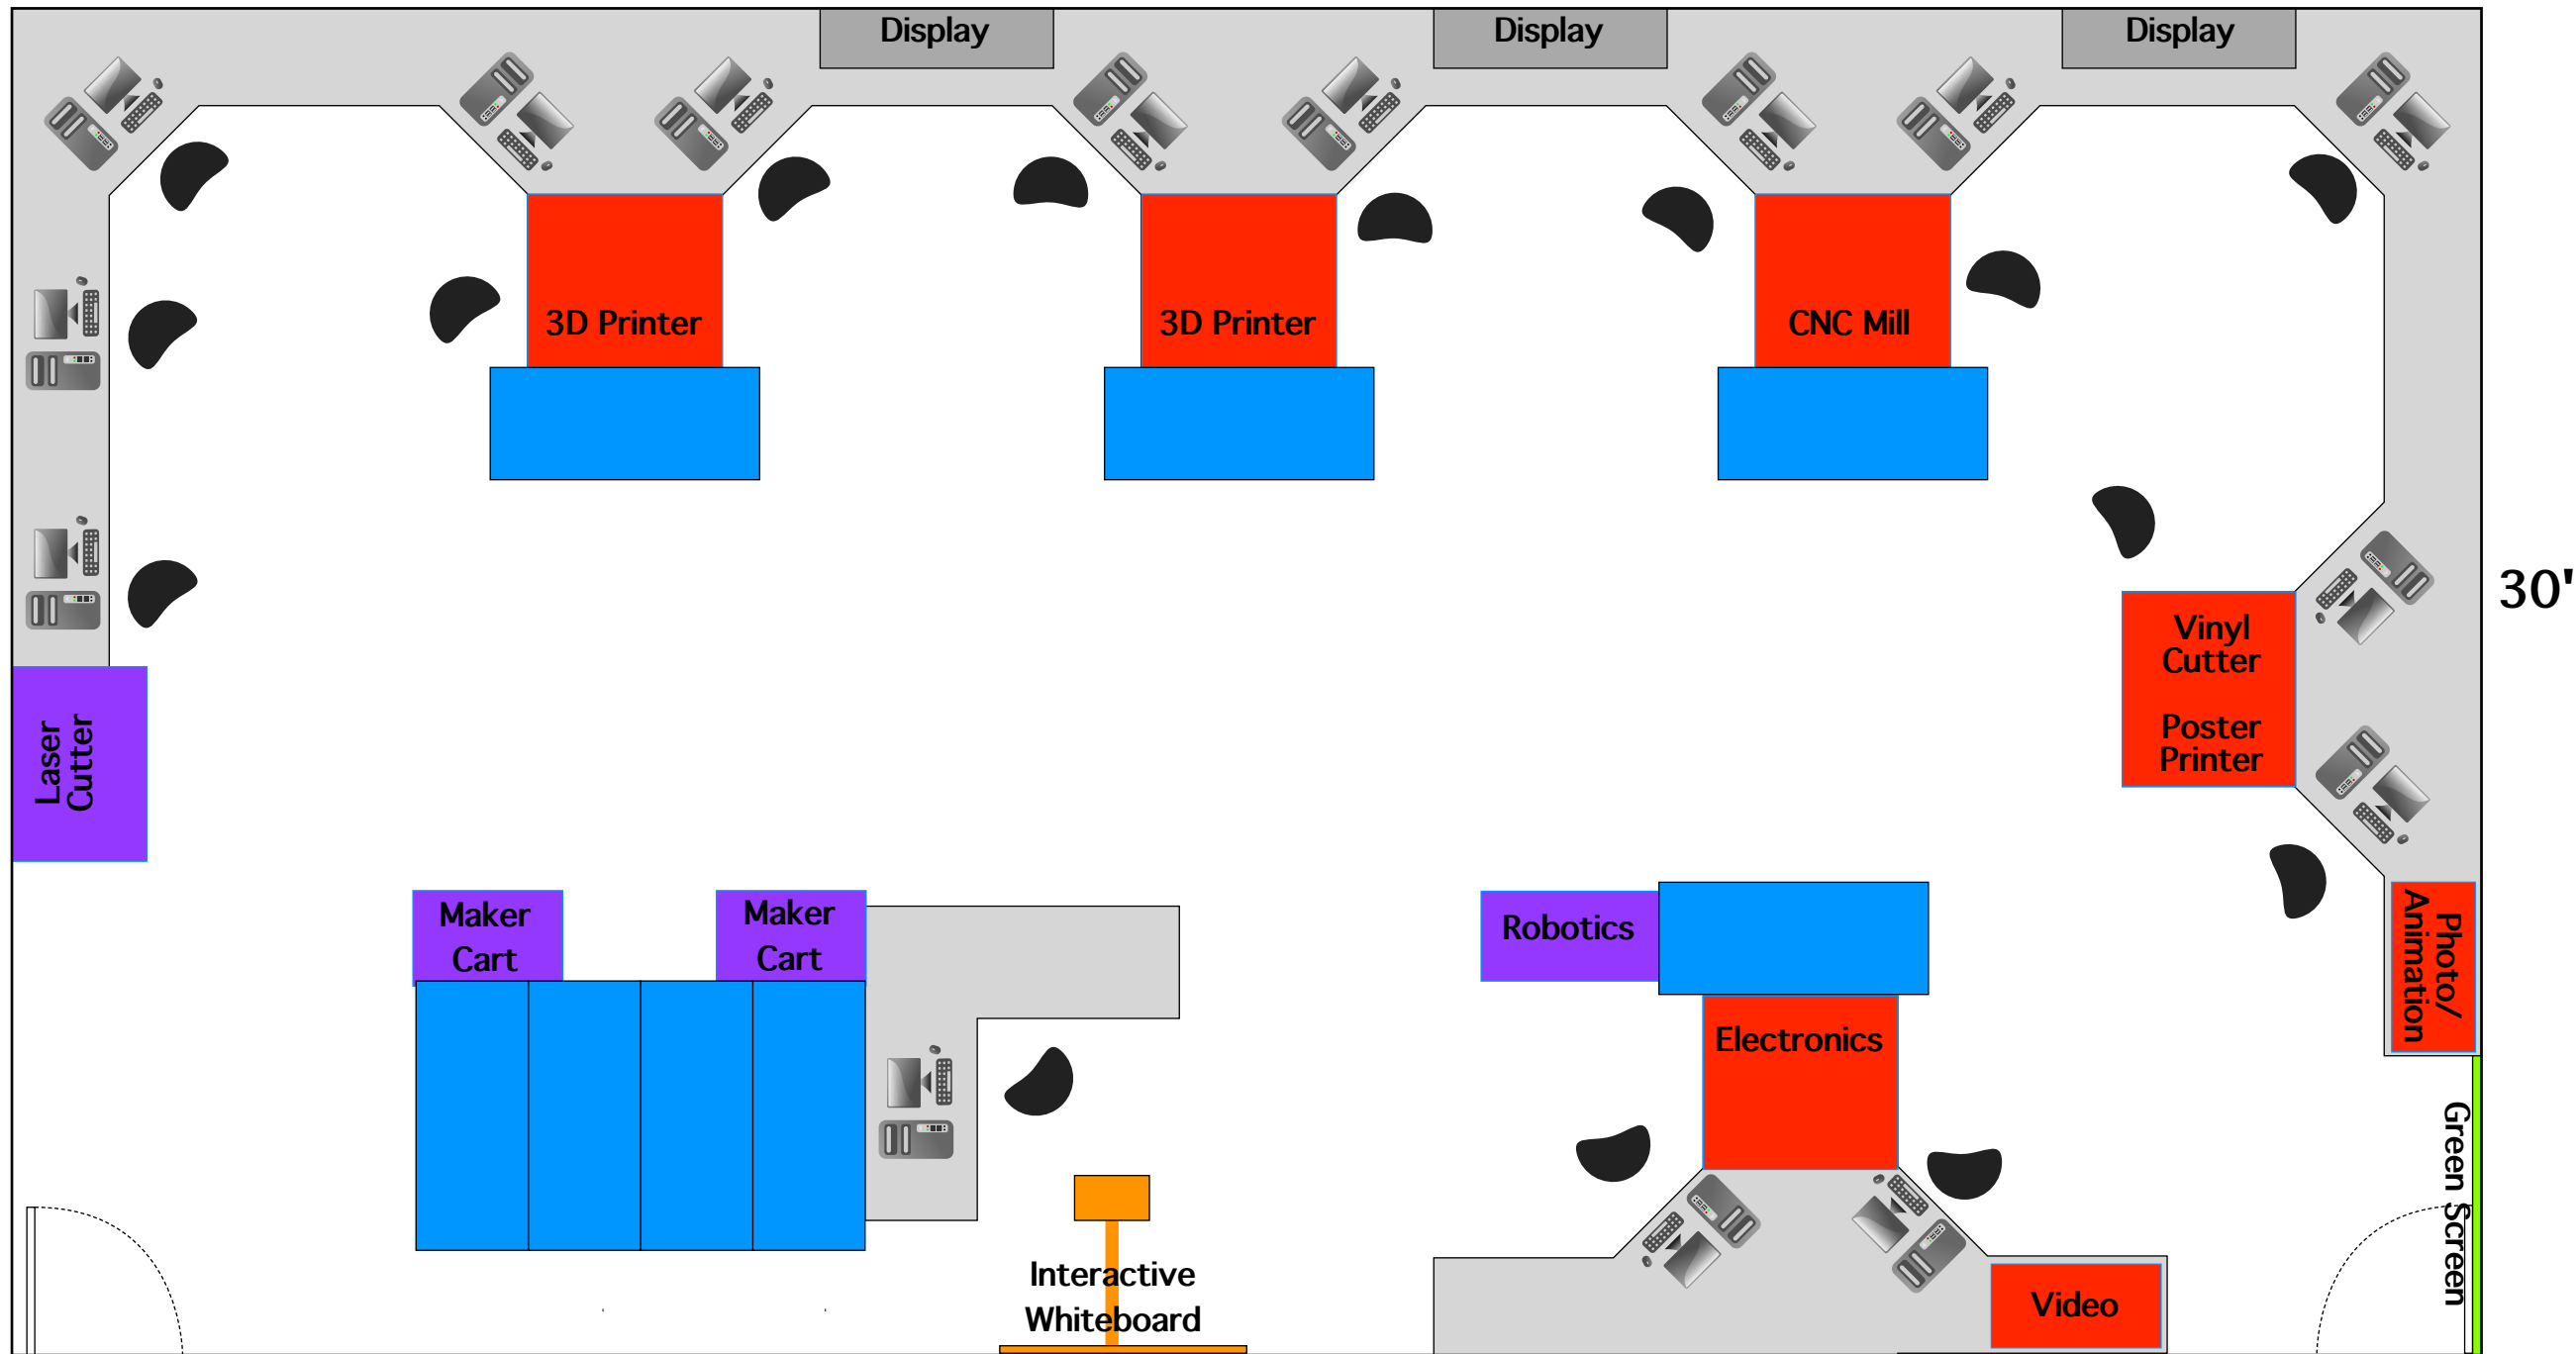

Dominion Makerspace

Design Station: Built-in furniture w/ power & network drops

Maker Station: Built-in w/ power & under table storage

Wheeled Station: Mobile

Table: Free standing

3'

55'

30'

Large Group Projects

Design Station: Built-in furniture w/ power & network drops

Maker Station: Built-in w/ power & under table storage

Wheeled Station: Mobile

Table: Free standing

3'

55'

30'

Presentation

Design Station: Built-in furniture w/ power & network drops

Maker Station: Built-in w/ power & under table storage

Wheeled Station: Mobile

Table: Free standing

3'

Competition

Design Station: Built-in furniture w/ power & network drops

Maker Station: Built-in w/ power & under table storage

Wheeled Station: Mobile

Table: Free standing

3'