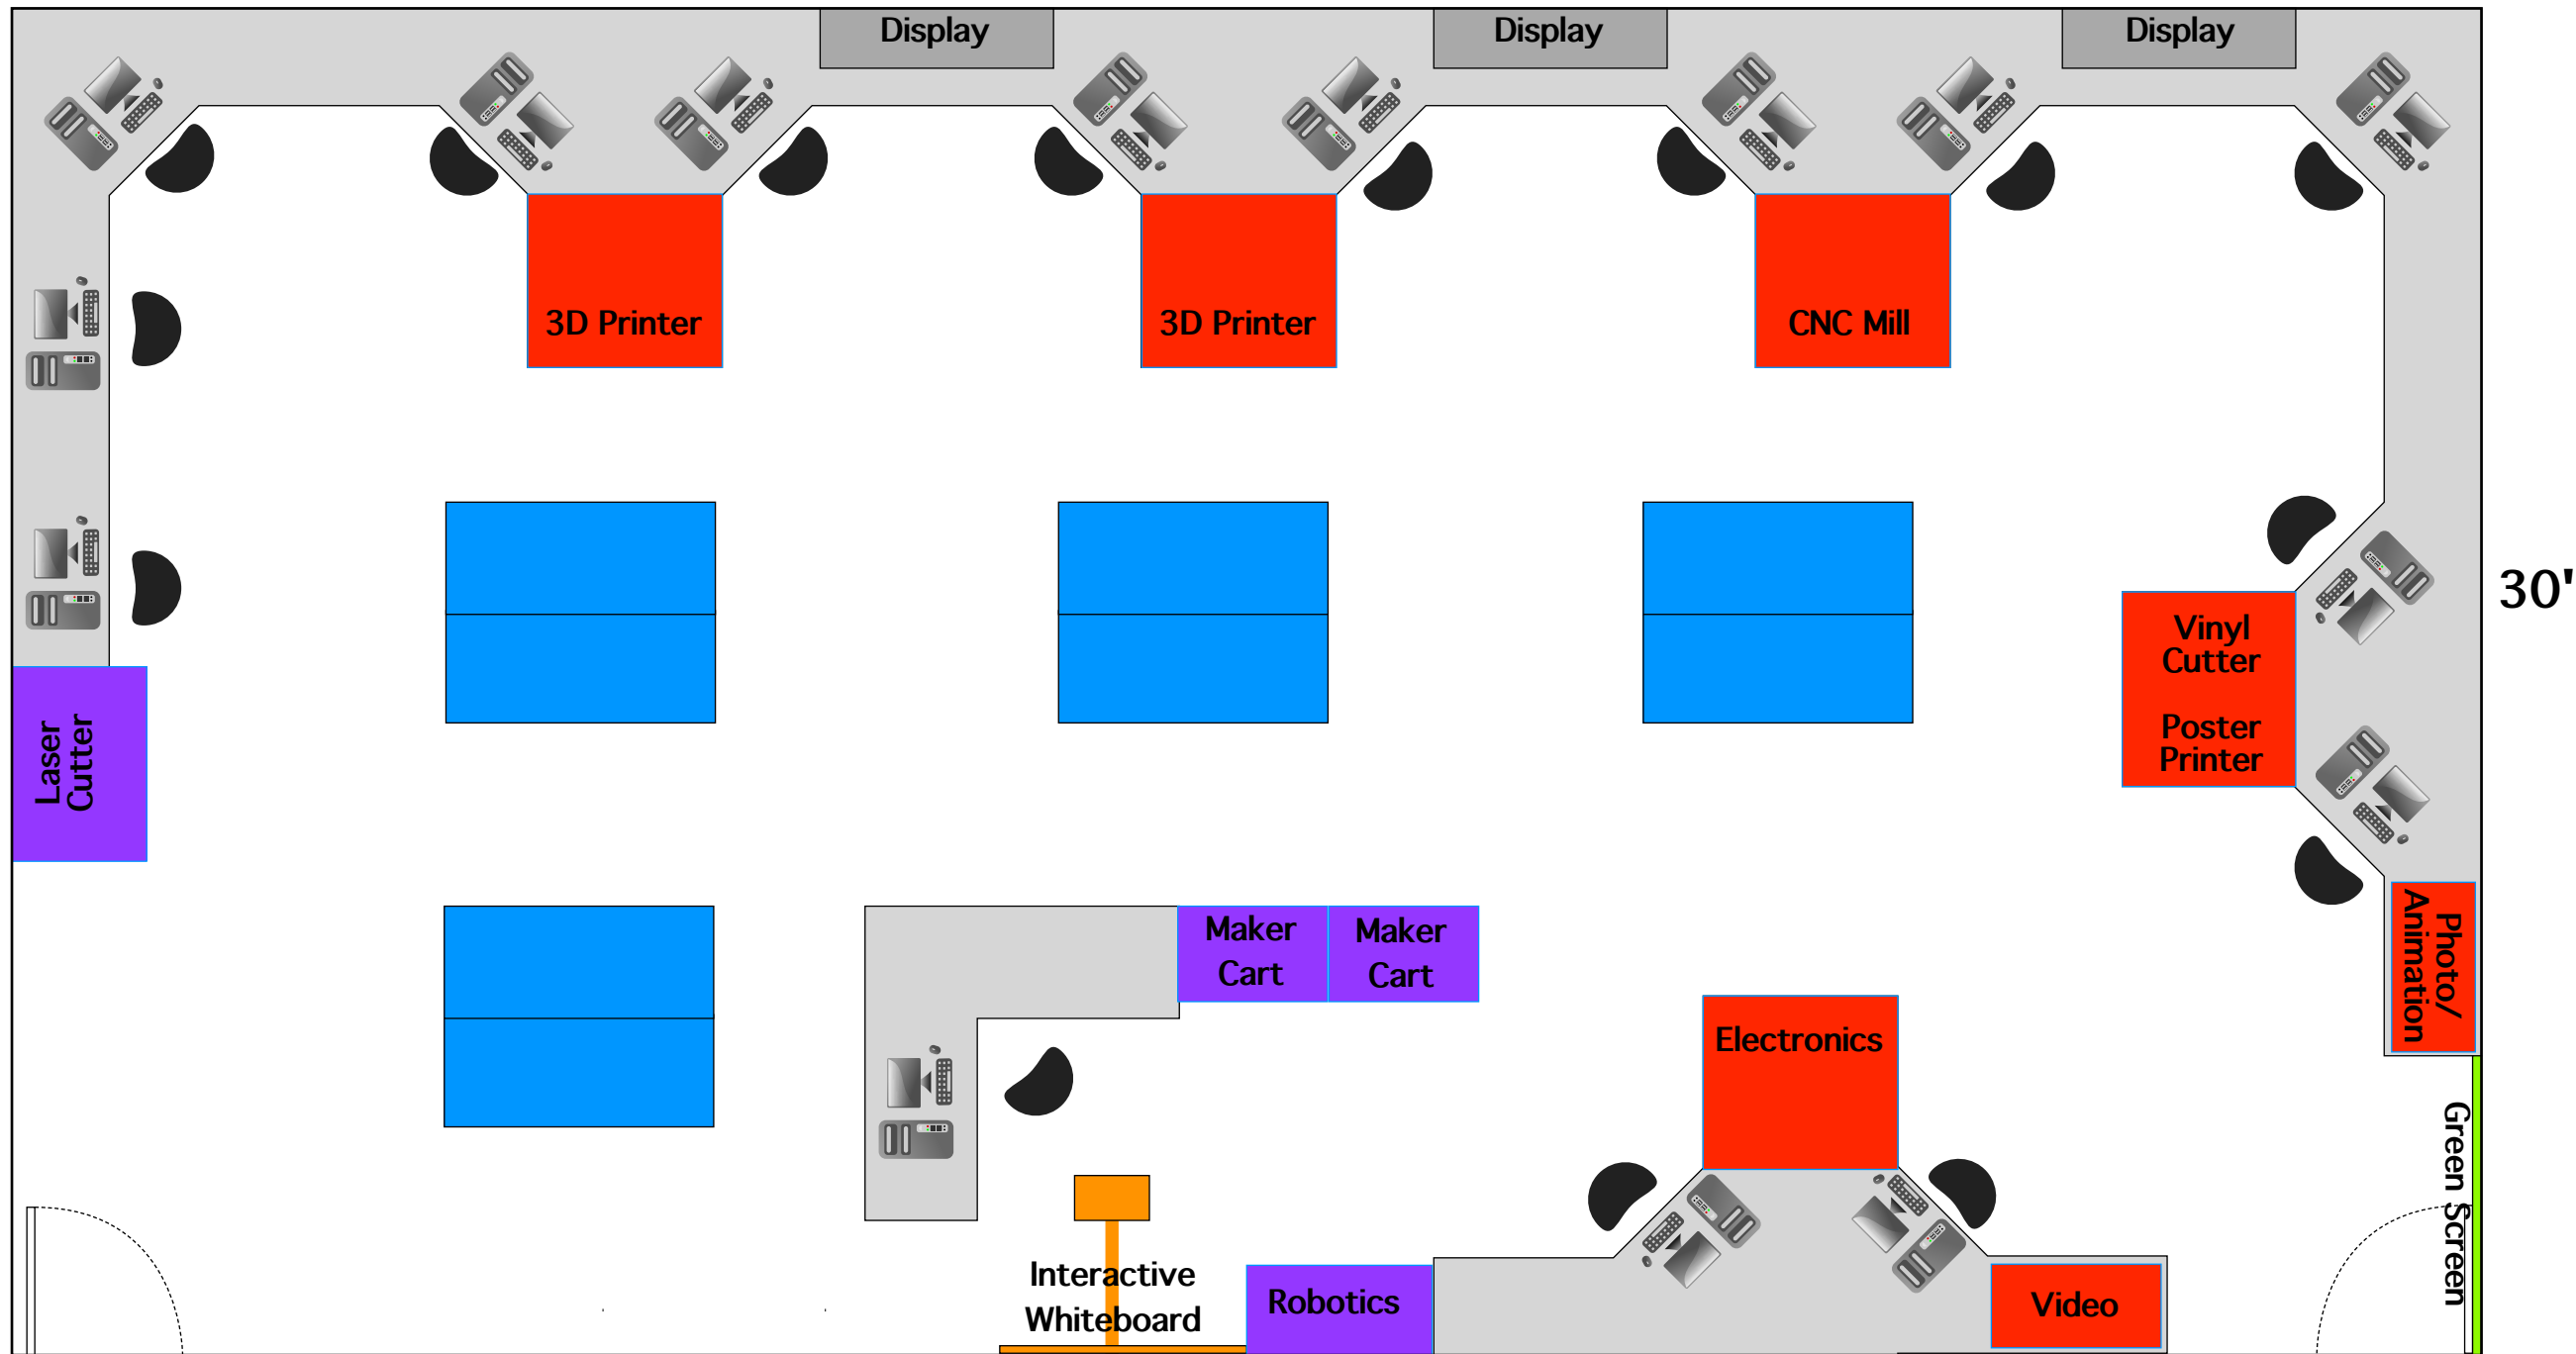

Dominion Makerspace

Design Station: Built-in furniture w/ power & network drops

Maker Station: Built-in w/ power & under table storage

Wheeled Station: Mobile

Table: Free standing

3'

55'

30'

Large Group Projects

Design Station: Built-in furniture w/ power & network drops

Maker Station: Built-in w/ power & under table storage

Wheeled Station: Mobile

Table: Free standing

3'

55'

30'

Presentation

Design Station: Built-in furniture w/ power & network drops

Maker Station: Built-in w/ power & under table storage

Wheeled Station: Mobile

Table: Free standing

3'

Competition

Design Station: Built-in furniture w/ power & network drops

Maker Station: Built-in w/ power & under table storage

Wheeled Station: Mobile

Table: Free standing

3'