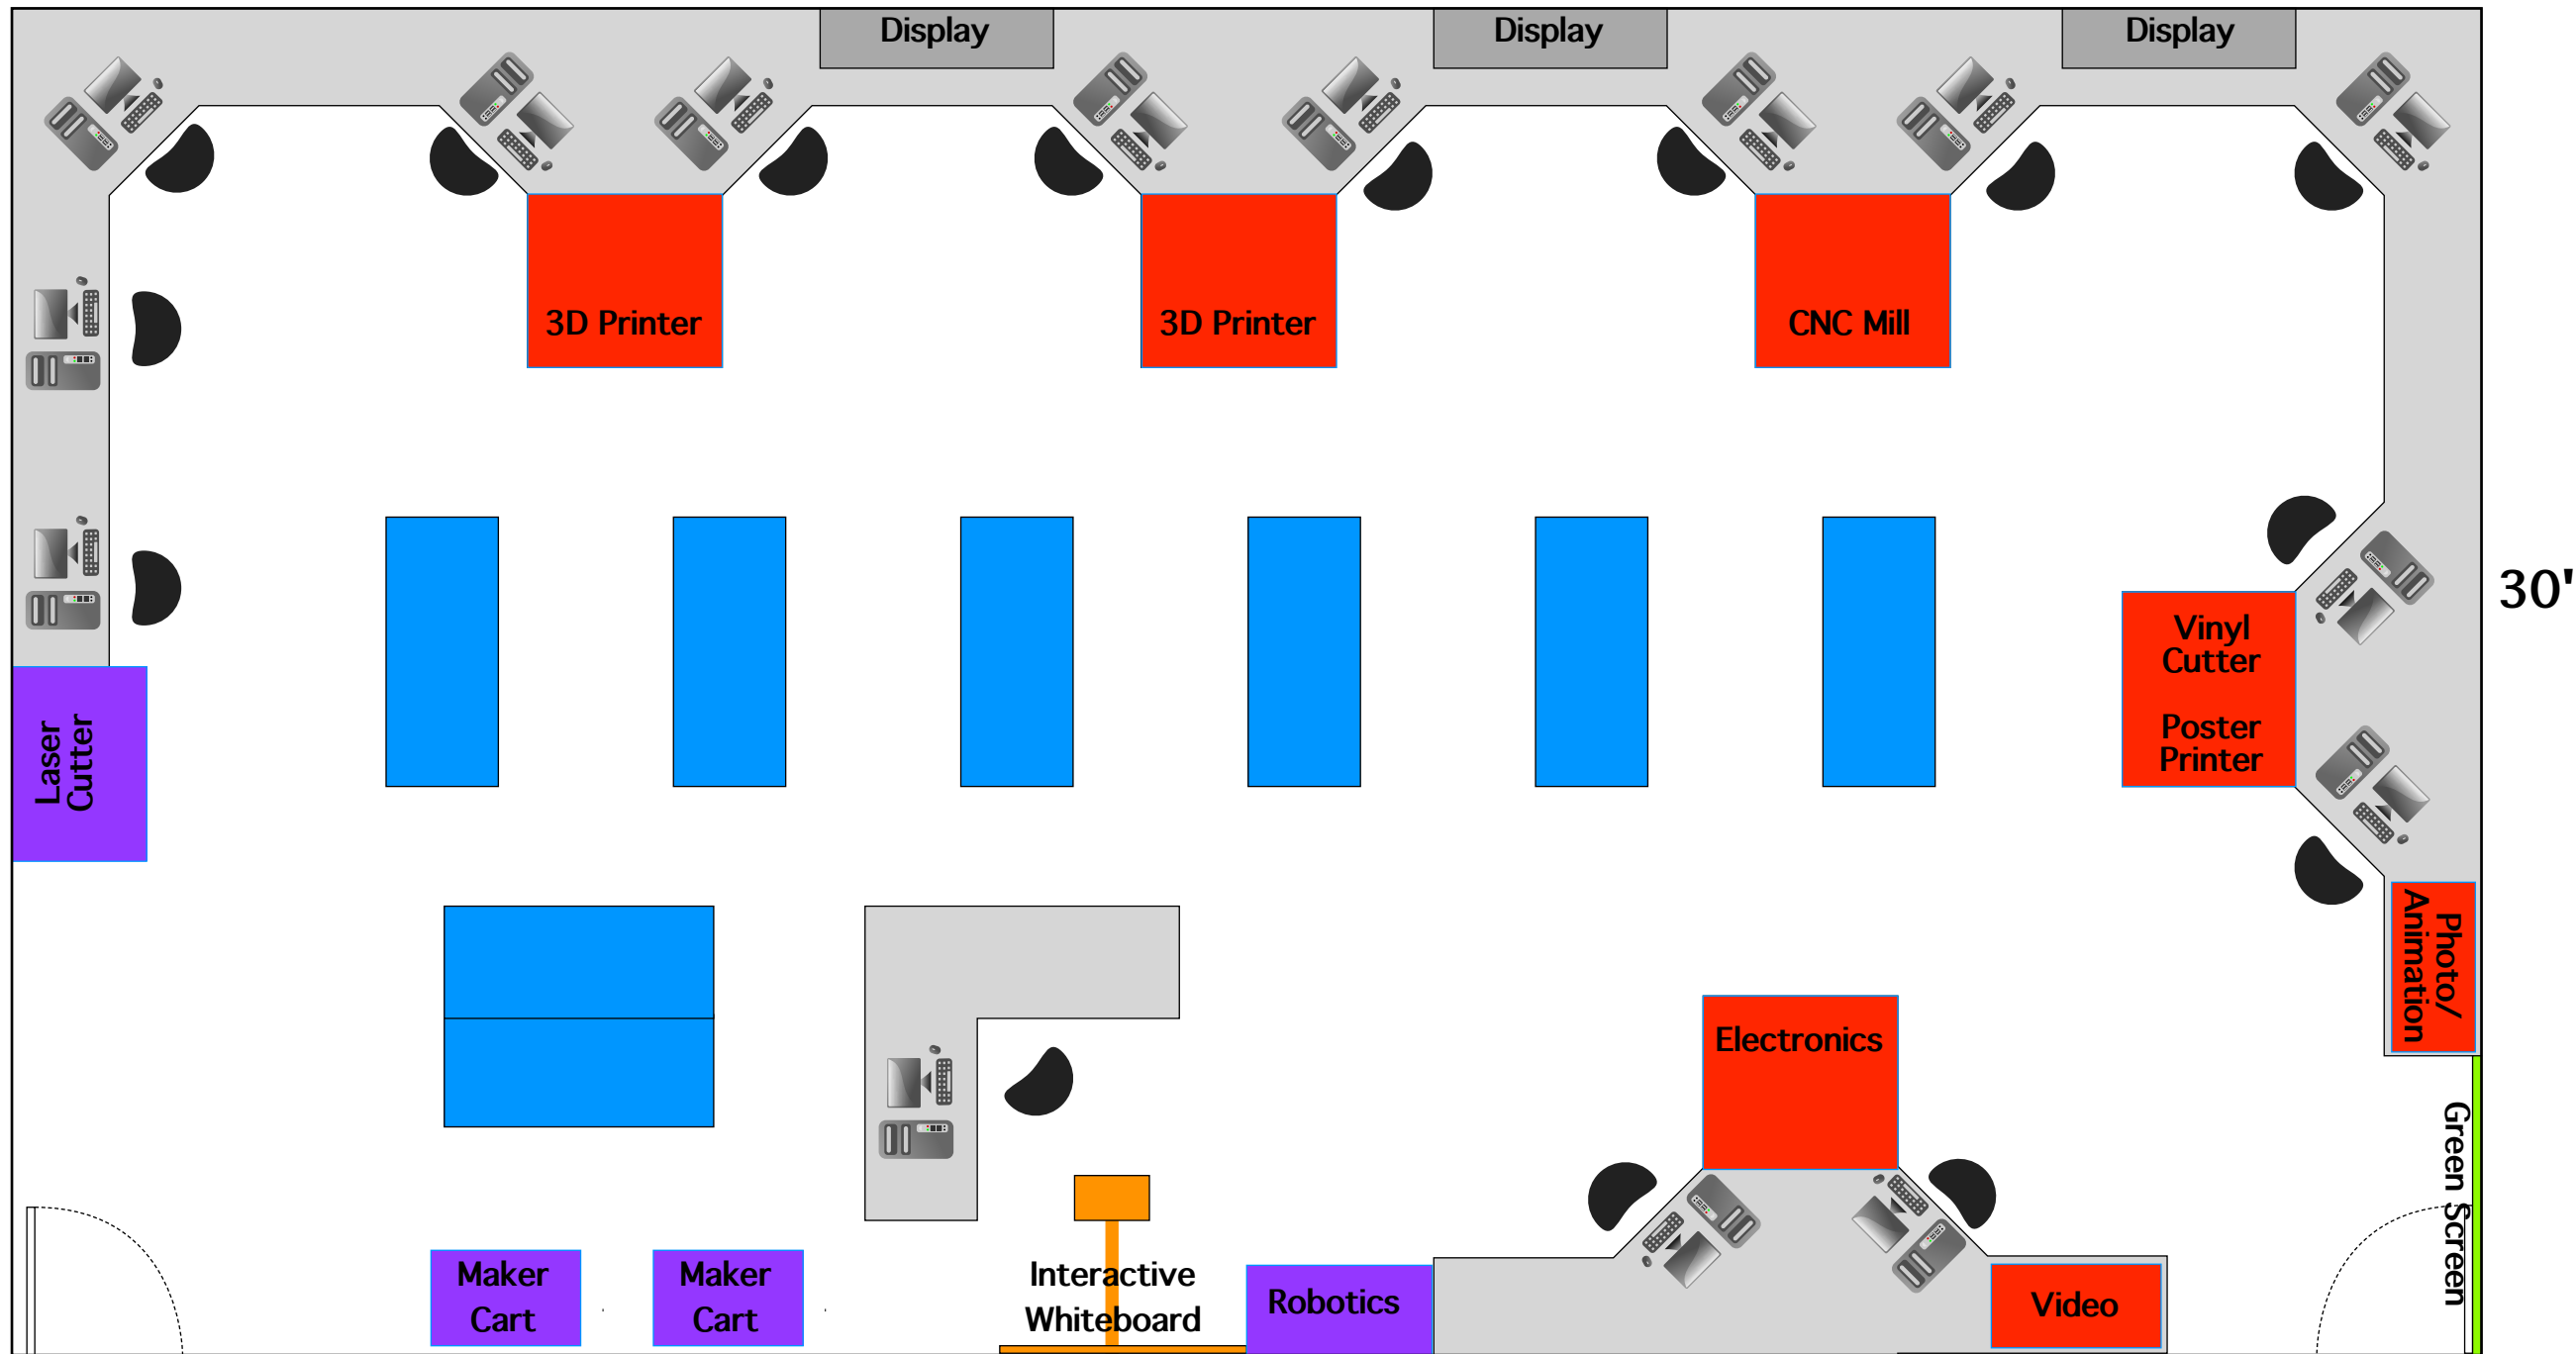

Dominion Makerspace

Design Station: Built-in furniture w/ power & network drops

Maker Station: Built-in w/ power & under table storage

Wheeled Station: Mobile

Table: Free standing

3'

55'

30'

Large Group Projects

Design Station: Built-in furniture w/ power & network drops

Maker Station: Built-in w/ power & under table storage

Wheeled Station: Mobile

Table: Free standing

3'

55'

30'

Presentation

Design Station: Built-in furniture w/ power & network drops

Maker Station: Built-in w/ power & under table storage

Wheeled Station: Mobile

Table: Free standing

3'

Competition

Design Station: Built-in furniture w/ power & network drops

Maker Station: Built-in w/ power & under table storage

Wheeled Station: Mobile

Table: Free standing

3'